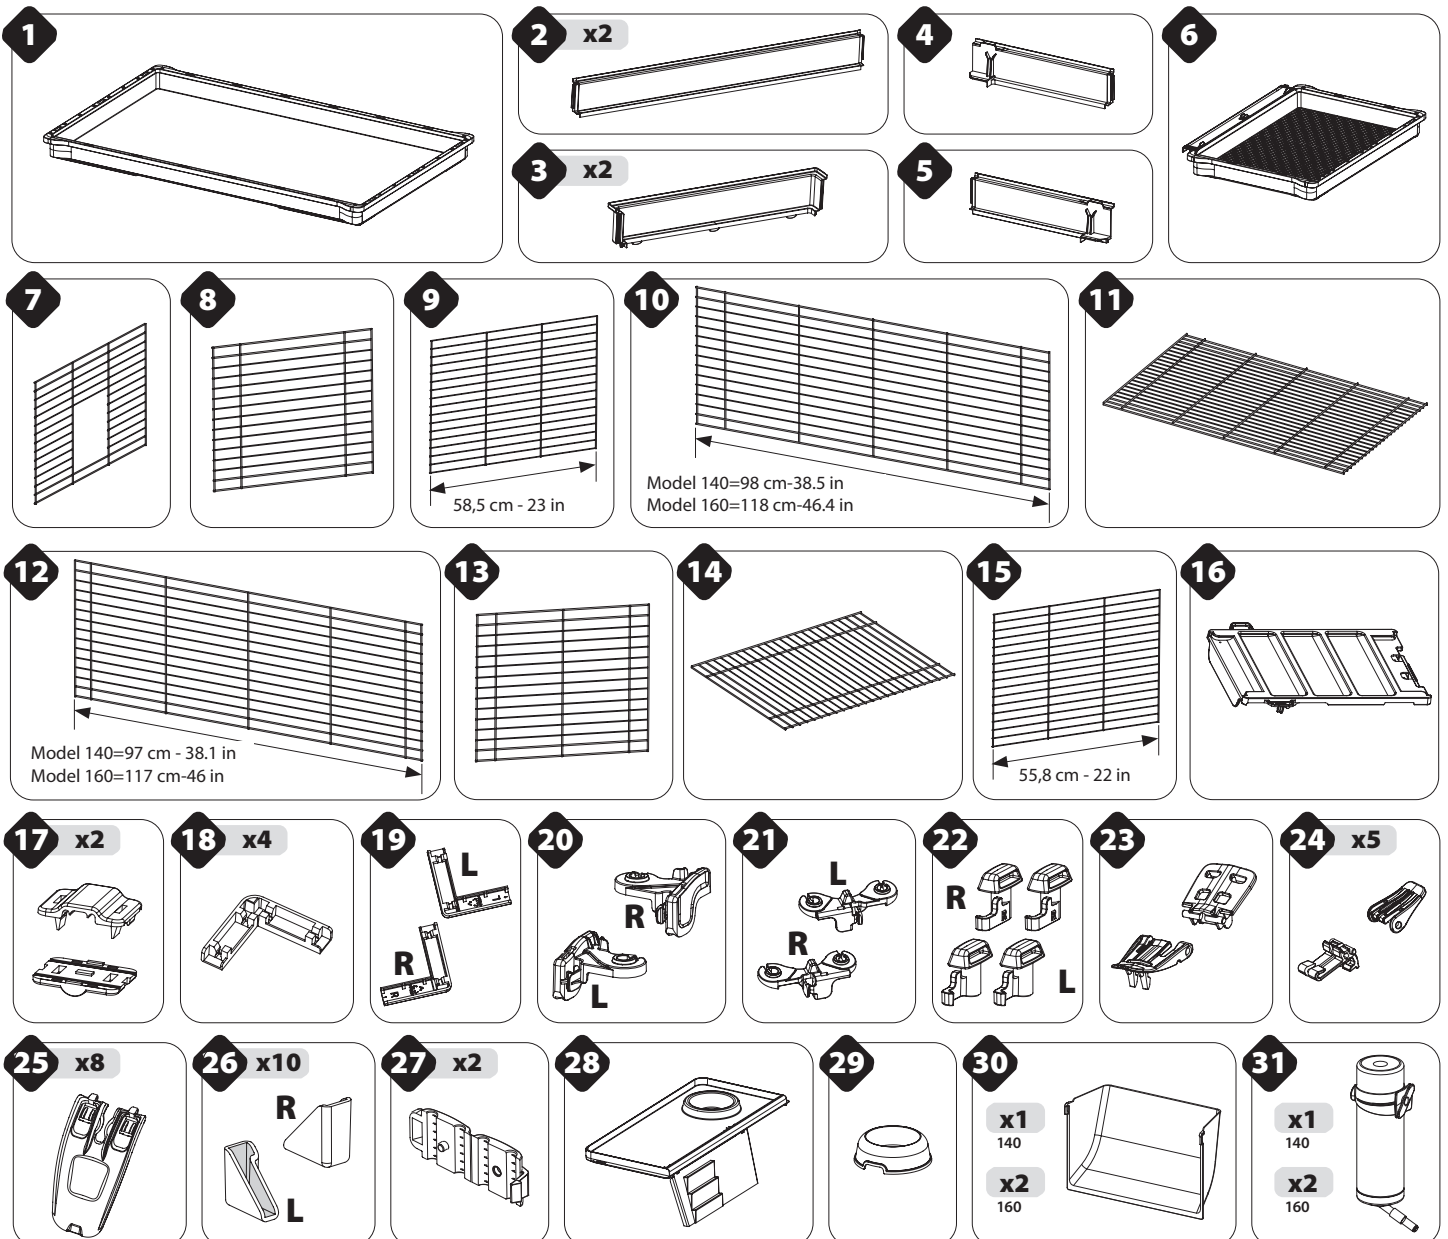

Model 140

1420 x 600 x 500 mm
55.9 x 23.6 x 19.7 in

Model 160

1620 x 600 x 500 mm
63.8 x 23.6 x 19.7 in

ASSEMBLY
TUTORIAL

A

B

C